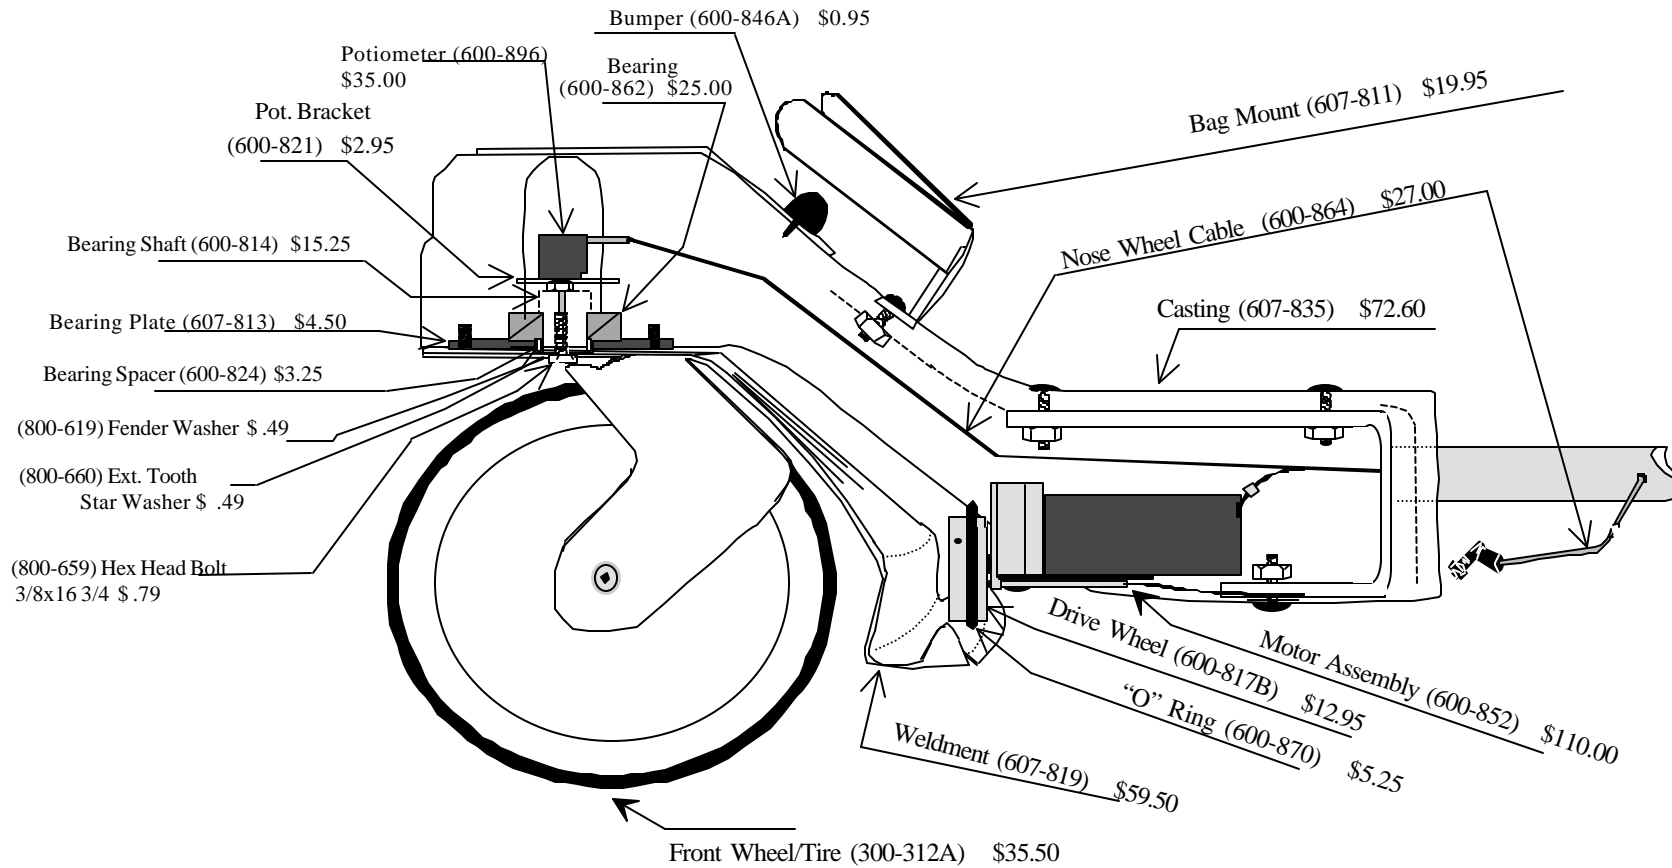

CaddieCommand Parts Diagram

Copyright
Kangaroo Products Co.
all rights reserved

U.S. Patent No.
5,265,686
all rights reserved

100-050	Ferrite Bead 12-350J	\$.79
600-816	Drive Spring SS	4.95
600-820	Front Wheel Assembly	325.00
600-833	Front Tube with cable	175.00
600-852	Motor Assembly	110.00
600-854	Antenna	14.95
600-897	Potentiometer Assembly	45.00

600-845	CC Transmitter	\$125.50
600-840A	CC Receiver (A)	259.50
600-890	Pouch	10.50
600-848	5 pack of Fuses	5.50
899-309	Screw 1/4 - 20 for front wheel	.49
899-310	Star washer for front wheel	.49

**Minimum Packaging & Shipping \$5.00 Postal / \$7.50 UPS